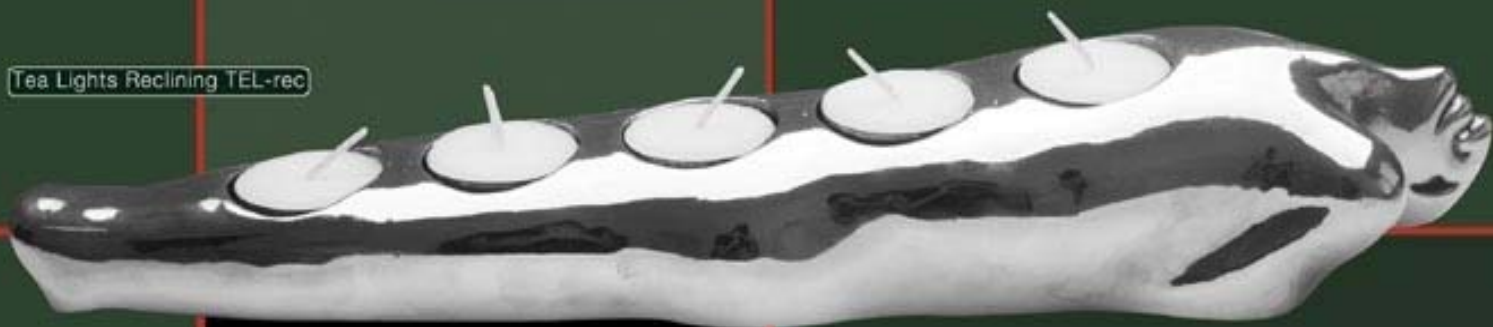

Tea Lights Reclining TEL-rec