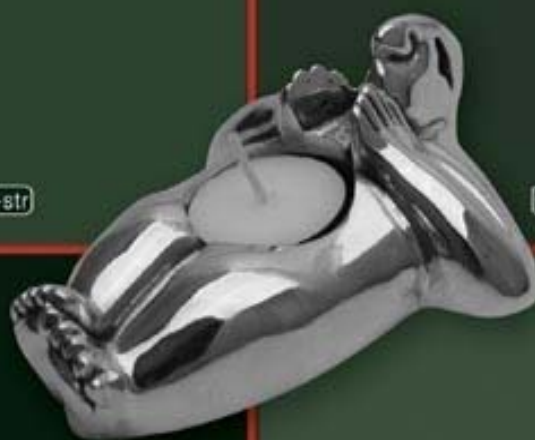

## Pewter

Candle Stick Stretch - CA-str

Herb Bowl Climbing -HSB-clm

Herb Bowl What's Inside - HSB-wi

Herb Bowl Weave - HSB-we

Candle Holder Sumo - CA-su

Tea Light Gotcha - TEL-go

Tea Light Moghul - TEL-mg