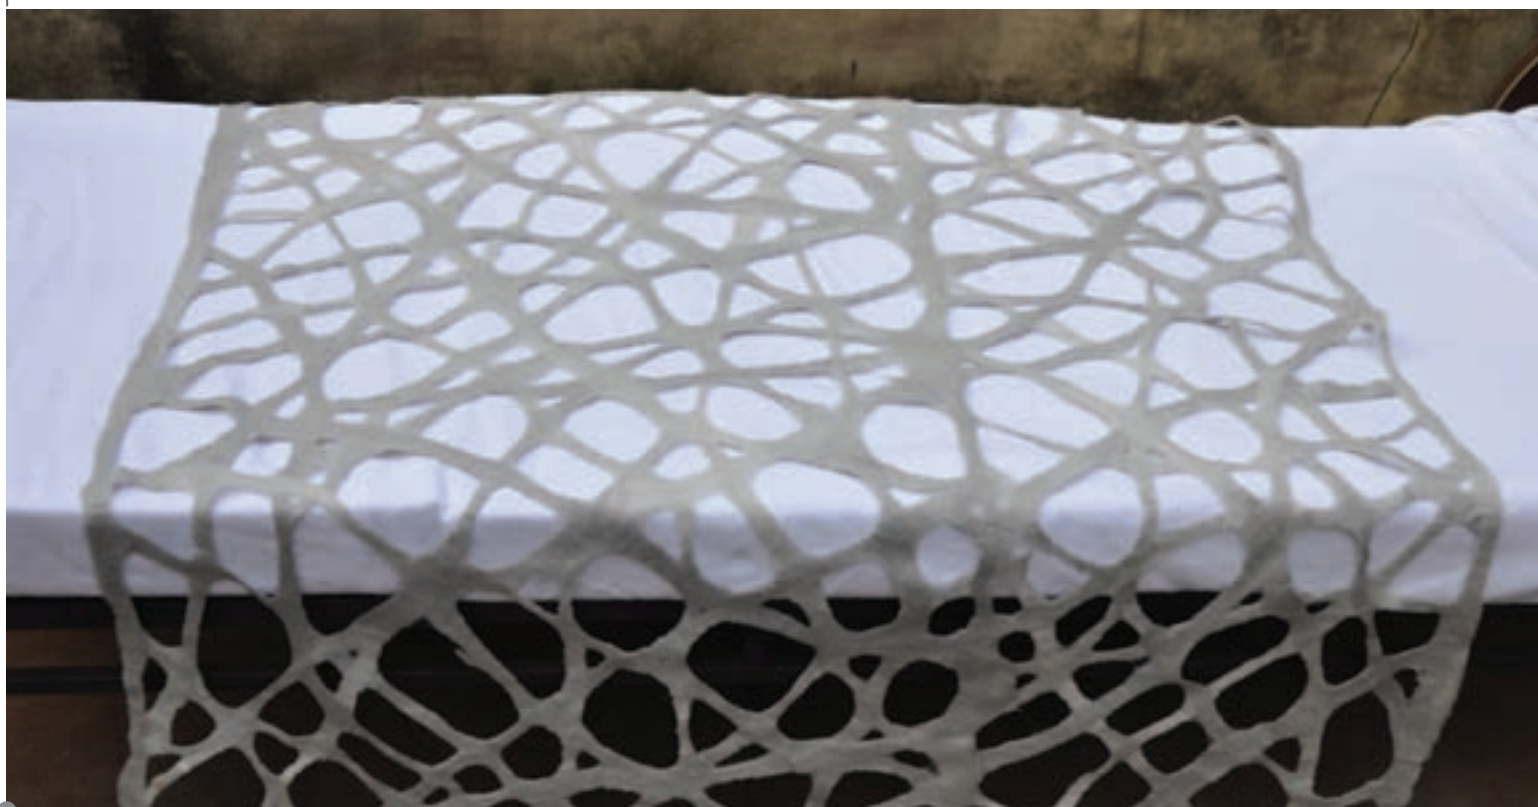

Hand Felted Merino Wool Covered With Silver Foil

Cushions have 100% recycled polyester inners, 100% wool inners can be supplied on request. Special care should be taken. Not for use by children or high traffic. A special treatment can be added for high traffic use, please request. Handwash cold water or dry-clean.

Hand Felted Merino Wool

Leaf Cut Throw

1m x 2m

Hand Felted Merino Wool

*A complete list of Ronél's throws can be found at the end of this catalogue.

Circle Throw

1m x 2m

Hand Felted Merino Wool